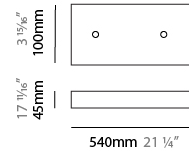

COSMOS ABSTRACT SUSPENSION

D101942-

base number   LED Dimming   Color Temperature   Finish Options

1. To build a product code in our configurator select the specify button on the base model # product page
2. To build a manual product code on this datasheet choose from the options listed below in blue font and add the suffix to the base model #

GENERAL

Series: Cosmos Abstract
Brand: Quasar
Division: Design
Mounting Type: Suspension
Mounting Location: Ceiling
Subcategory: Ambient

PHYSICAL

Shape: Abstract
Length (mm): 800
Length (in): 31 1/2
Width (mm): 350
Width (in): 13 3/4
Height (mm): 350
Height (in): 13 3/4
Max. Overall Height (mm): 2350
Max. Overall Height (in): 92 1/2
Light Distribution: Omnidirectional
Weight (kg): 2.50
Weight (lbs): 5.51
[Fixture Finish: NIC / BRA / BBR](#)
Fixture Material: Metal
Upon Request: Custom Sizes

ELECTRICAL

Lamp Type: LED
Input Wattage (W): 21
[Dimming: Non-Dimming / Phase Dimming (120vac Only)](#)
Driver Included: Yes
Driver Location: Integrated
Driver Type: Constant Voltage - Universal
Driver Class: Class 2
Input Voltage (V): 120 - 277
Output Voltage (V): 12
Upon Request: Integral: 0-10Vdc dimming

LED

Number of LEDs: 35
[Color Temperature (°K): 2400 / 2800](#)
Max. Delivered Lumen (lm): 1050 (2800K)
CRI: >90 CRI
Lamp Life (hrs): 50000

OPTICAL

RATINGS AND CERTIFICATIONS

Certified By: Certified for North American Standards
IP rating: IP20