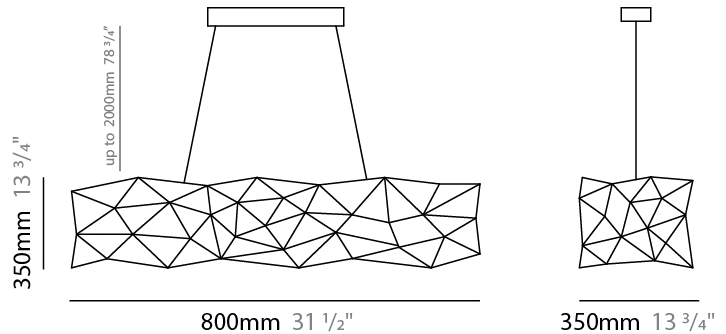

COSMOS ABSTRACT SUSPENSION

D101942-

base number   LED Dimming   Color Temperature   Finish Options

1. To build a product code in our configurator select the specify button on the base model # product page
2. To build a manual product code on this datasheet choose from the options listed below in blue font and add the suffix to the base model #

GENERAL

Series: Cosmos Abstract
Brand: Quasar
Division: Design
Mounting Type: Suspension
Mounting Location: Ceiling
Subcategory: Ambient

PHYSICAL

Shape: Abstract
Length (mm): 800
Length (in): 31 1/2
Width (mm): 350
Width (in): 13 3/4
Height (mm): 350
Height (in): 13 3/4
Max. Overall Height (mm): 2350
Max. Overall Height (in): 92 1/2
Light Distribution: Omnidirectional
Weight (kg): 2.50
Weight (lbs): 5.51
[Fixture Finish: NIC / BRA / BBR](#)
Fixture Material: Metal
Upon Request: Custom Sizes

ELECTRICAL

Lamp Type: LED
Input Wattage (W): 21
[Dimming: Non-Dimming / Phase Dimming (120vac Only)](#)
Driver Included: Yes
Driver Location: Integrated
Driver Type: Constant Voltage - Universal
Driver Class: Class 2
Input Voltage (V): 120 - 277
Output Voltage (V): 12
Upon Request: Integral: 0-10Vdc dimming

LED

Number of LEDs: 35
[Color Temperature (°K): 2400 / 2800](#)
Max. Delivered Lumen (lm): 1050 (2800K)
CRI: >90 CRI
Lamp Life (hrs): 50000

OPTICAL

RATINGS AND CERTIFICATIONS

Certified By: Certified for North American Standards
IP rating: IP20