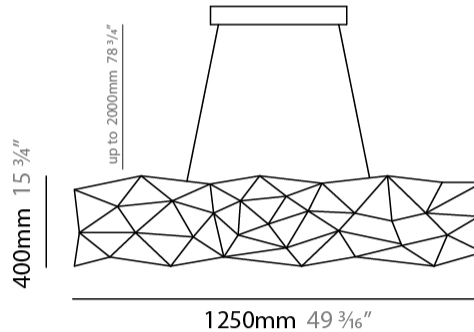

COSMOS ABSTRACT SUSPENSION

D101738-

base number   LED Dimming   Color Temperature   Finish Options

1. To build a product code in our configurator select the specify button on the base model # product page
2. To build a manual product code on this datasheet choose from the options listed below in blue font and add the suffix to the base model #

GENERAL

Series: Cosmos Abstract
Brand: Quasar
Division: Design
Mounting Type: Suspension
Mounting Location: Ceiling
Subcategory: Ambient

PHYSICAL

Shape: Abstract
Length (mm): 1250
Length (in): 49 3/16
Width (mm): 500
Width (in): 19 11/16
Height (mm): 400
Height (in): 15 3/4
Max. Overall Height (mm): 2400
Max. Overall Height (in): 94 1/2
Light Distribution: Omnidirectional
Weight (kg): 4
Weight (lbs): 8.82
[Fixture Finish: NIC / BRA / BBR](#)
Fixture Material: Metal
Cable Details: 2000mm Cable
Upon Request: Custom Sizes

ELECTRICAL

Lamp Type: LED
Input Wattage (W): 30
[Dimming: Non-Dimming / Phase Dimming (120vac Only)](#)
Driver Included: Yes
Driver Location: Integrated
Driver Type: Constant Voltage - Universal
Driver Class: Class 2
Input Voltage (V): 120 - 277
Output Voltage (V): 12
Upon Request: Integral: 0-10Vdc dimming

LED

Number of LEDs: 50
[Color Temperature (°K): 2400 / 2800](#)
Max. Delivered Lumen (lm): 1500 (2800K)
CRI: >90 CRI
Lamp Life (hrs): 50000

OPTICAL

RATINGS AND CERTIFICATIONS

Certified By: Certified for North American Standards
IP rating: IP20