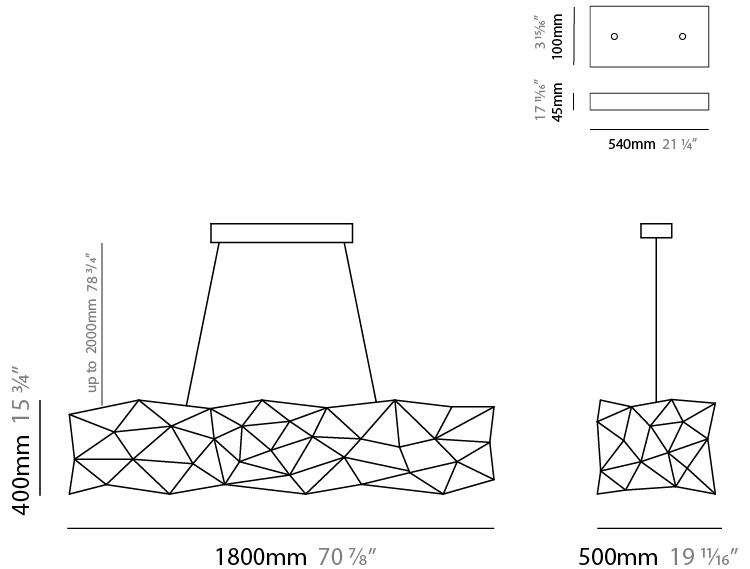

COSMOS ABSTRACT SUSPENSION

D101739-

base number	LED	Color	Finish
	Dimming	Temperature	Options

1. To build a product code in our configurator select the specify button on the base model # product page
2. To build a manual product code on this datasheet choose from the options listed below in blue font and add the suffix to the base model #

GENERAL

Series: Cosmos Abstract
Brand: Quasar
Division: Design
Mounting Type: Suspension
Mounting Location: Ceiling
Subcategory: Ambient

PHYSICAL

Shape: Abstract
Length (mm): 1800
Length (in): 70 7/8
Width (mm): 500
Width (in): 19 11/16
Height (mm): 400
Height (in): 15 3/4
Max. Overall Height (mm): 2400
Max. Overall Height (in): 94 1/2
Light Distribution: Omnidirectional
Weight (kg): 4.5
Weight (lbs): 9.92
Fixture Finish: NIC / BRA / BBR
Fixture Material: Metal
Cable Details: 2000mm Cable
Upon Request: Custom Sizes

ELECTRICAL

Lamp Type: LED
Input Wattage (W): 36
Dimming: Non-Dimming / Phase Dimming (120vac Only)
Driver Included: Yes
Driver Location: Integrated
Driver Type: Constant Voltage - Universal
Driver Class: Class 2
Input Voltage (V): 120 - 277
Output Voltage (V): 12
Upon Request: Integral: 0-10Vdc dimming

LED

Number of LEDs: 60
Color Temperature (°K): 2400 / 2800
Max. Delivered Lumen (lm): 1800 (2800K)
CRI: >90 CRI
Lamp Life (hrs): 50000

OPTICAL

RATINGS AND CERTIFICATIONS

Certified By: Certified for North American Standards
IP rating: IP20